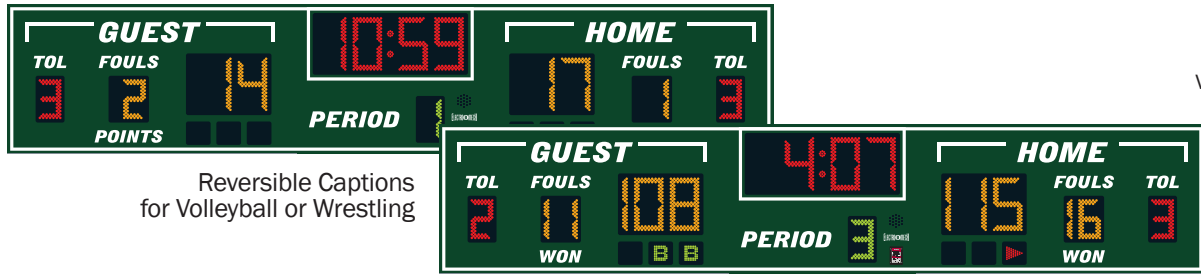

MODEL LX2545

Indoor
Basketball
Volleyball / Wrestling

Reversible Captions
for Volleyball or Wrestling

Dimensions	Weight	Cabinet Material	Caption Height	Accent Material
15 ft x 3 ft	140 lb	Aluminum	5 in, 4 in, 3 in	3 mil vinyl
Digit Height	Indicator Size	Digit Colors	Electrical	
12 in, 9 in	3 in	Amber, Red, and Green	1.5 Amps, 120 VAC	

STANDARD EQUIPMENT & FEATURES

- Single cabinet design with heavy duty extruded aluminum framing
- Light weight, rust free, all aluminum construction
- Mounting hardware for attaching the cabinet to a wall
- Automotive grade baked on enamel based paint applied to the scoreboard face
- Choice of 18 standard paint colors
- Red, amber, and green LED displays
- Internal horn
- Data output port on scoreboard cabinet supports daisy chaining additional displays
- Goal light output port supports optional LED backboard goal light kits
- Full-sized 37-key control console with LCD display
- Fifty programmable brightness levels
- Control console includes fully programmable Practice Segment Timer mode
- Junction box and patch cable for hardwired installations

DIGITS / INDICATORS

Guest Team Points, Home Team Points, and Period Clock digits are 12 inches tall, while all other digits are 9 inches tall. Bonus and Possession indicators are 3 inches tall. Digits and indicators are formed from matrices of super-bright, long-lasting, energy-efficient LEDs (Light Emitting Diodes). Standard LED colors for this model are amber, red, and green. Our LED assemblies are protected by aluminum masks that allow the hard epoxy shells of the LEDs to be exposed for maximum viewing angles.